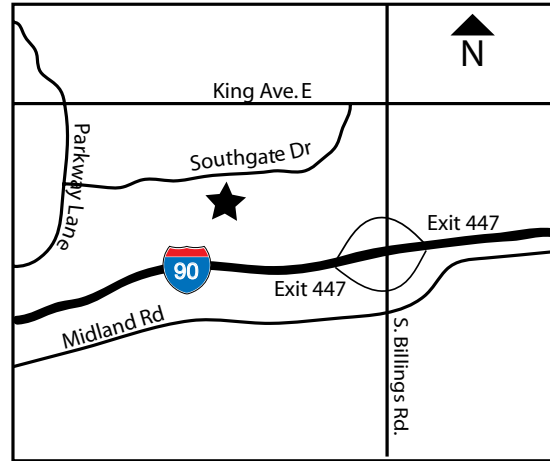

NEARBY ATTRACTIONS:

- Geysers Park - across the street
- Cabela's - 1/2 mi
- Alberta Bair Theater, Moss Mansion - 3 mi
- Zoo Montana, Billings Studio Theater - 5 mi
- MetraPark - 8 mi

Located off I-90, Exit 447