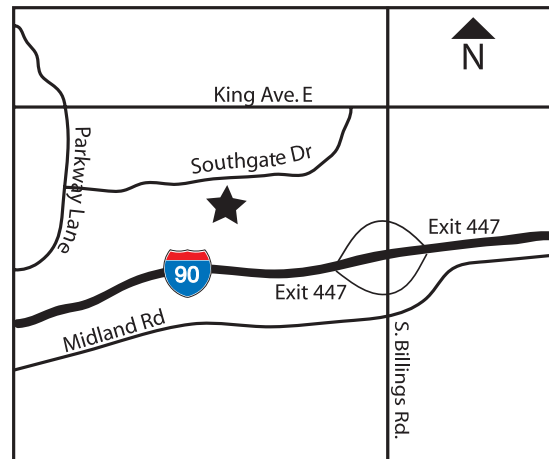

Located off I-90, Exit 447

Kelly Inn & Suites

4915 Southgate Drive • Billings, MT 59101 • 406-256-9400 • Fx 406-256-9405 • email: bwbillings@kellyinns.com
www.bwbillings.com • Reservations: 1 (800) 528-1234